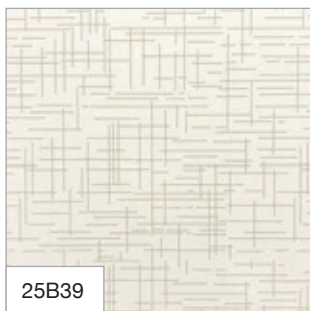

# PVC Colours for Ceilings & Wall Panels

25B Range: 250mm X 7mm

Printing

Camfly Decorative Ceiling products are available for order from Resolve Distributors in a wide variety of colours and designs. **PLEASE NOTE:** The Litho printed colour guide represented here may vary from the actual Camfly Ceiling Product colours. Contact Resolve Distributors to view and confirm your colour choice from our Camfly PVC sample selection.

25B Range: 250mm X 7mm

Grooved Panels 25C Range

\* All colours from Range 25B and 25M are available for print in the 25C Range (Grooved Panels)

**PVC Wall Panels  
(16A Range)  
160mm X 10mm**

*\*All colours from Range 25B are available for printing in Range 16A (Wall Panels)*

**PVC Wall Panels  
(30A Range)  
300mm X 7mm**

*\*The Range 30A (Wall Panel in 300mm X 7mm size) are available for normal printing and hot stamping as well as all colours and designs from Range 30D. All normal printed finishes are available in Matt or Gloss.*