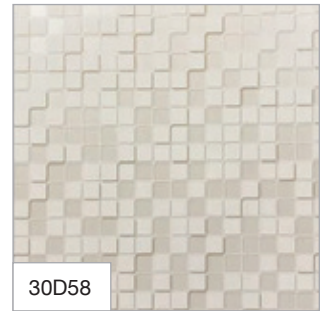

30D Range: 300mm X 10mm

Hot Stamping

Camfly Decorative Ceiling products are available for order from Resolve Distributors in a wide variety of colours and designs. **PLEASE NOTE:** The Litho printed colour guide represented here may vary from the actual Camfly Ceiling Product colours. Contact Resolve Distributors to view and confirm your colour choice from our Camfly PVC sample selection.