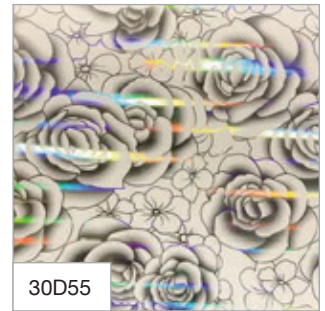

30D Range: 300mm X 10mm

Hot Stamping

Camfly Decorative Ceiling products are available for order from Resolve Distributors in a wide variety of colours and designs. **PLEASE NOTE:** The Litho printed colour guide represented here may vary from the actual Camfly Ceiling Product colours. Contact Resolve Distributors to view and confirm your colour choice from our Camfly PVC sample selection.