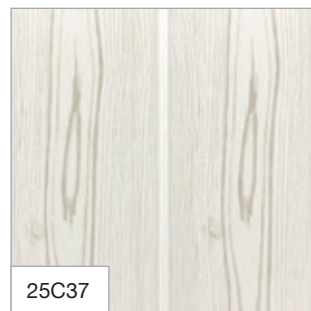

# PVC Colours for Ceilings & Wall Panels

25B Range: 250mm X 7mm

Printing

Camfly Decorative Ceiling products are available for order from Resolve Distributors in a wide variety of colours and designs. **PLEASE NOTE:** The Litho printed colour guide represented here may vary from the actual Camfly Ceiling Product colours. Contact Resolve Distributors to view and confirm your colour choice from our Camfly PVC sample selection.

25B Range: 250mm X 7mm

Grooved Panels 25C Range

\* All colours from Range 25B and 25M are available for print in the 25C Range (Grooved Panels)

**PVC Wall Panels  
(16A Range)  
160mm X 10mm**

*\*All colours from Range 25B are available for printing in Range 16A (Wall Panels)*

**PVC Wall Panels  
(30A Range)  
300mm X 7mm**

*\*The Range 30A (Wall Panel in 300mm X 7mm size) are available for normal printing and hot stamping as well as all colours and designs from Range 30D. All normal printed finishes are available in Matt or Gloss.*